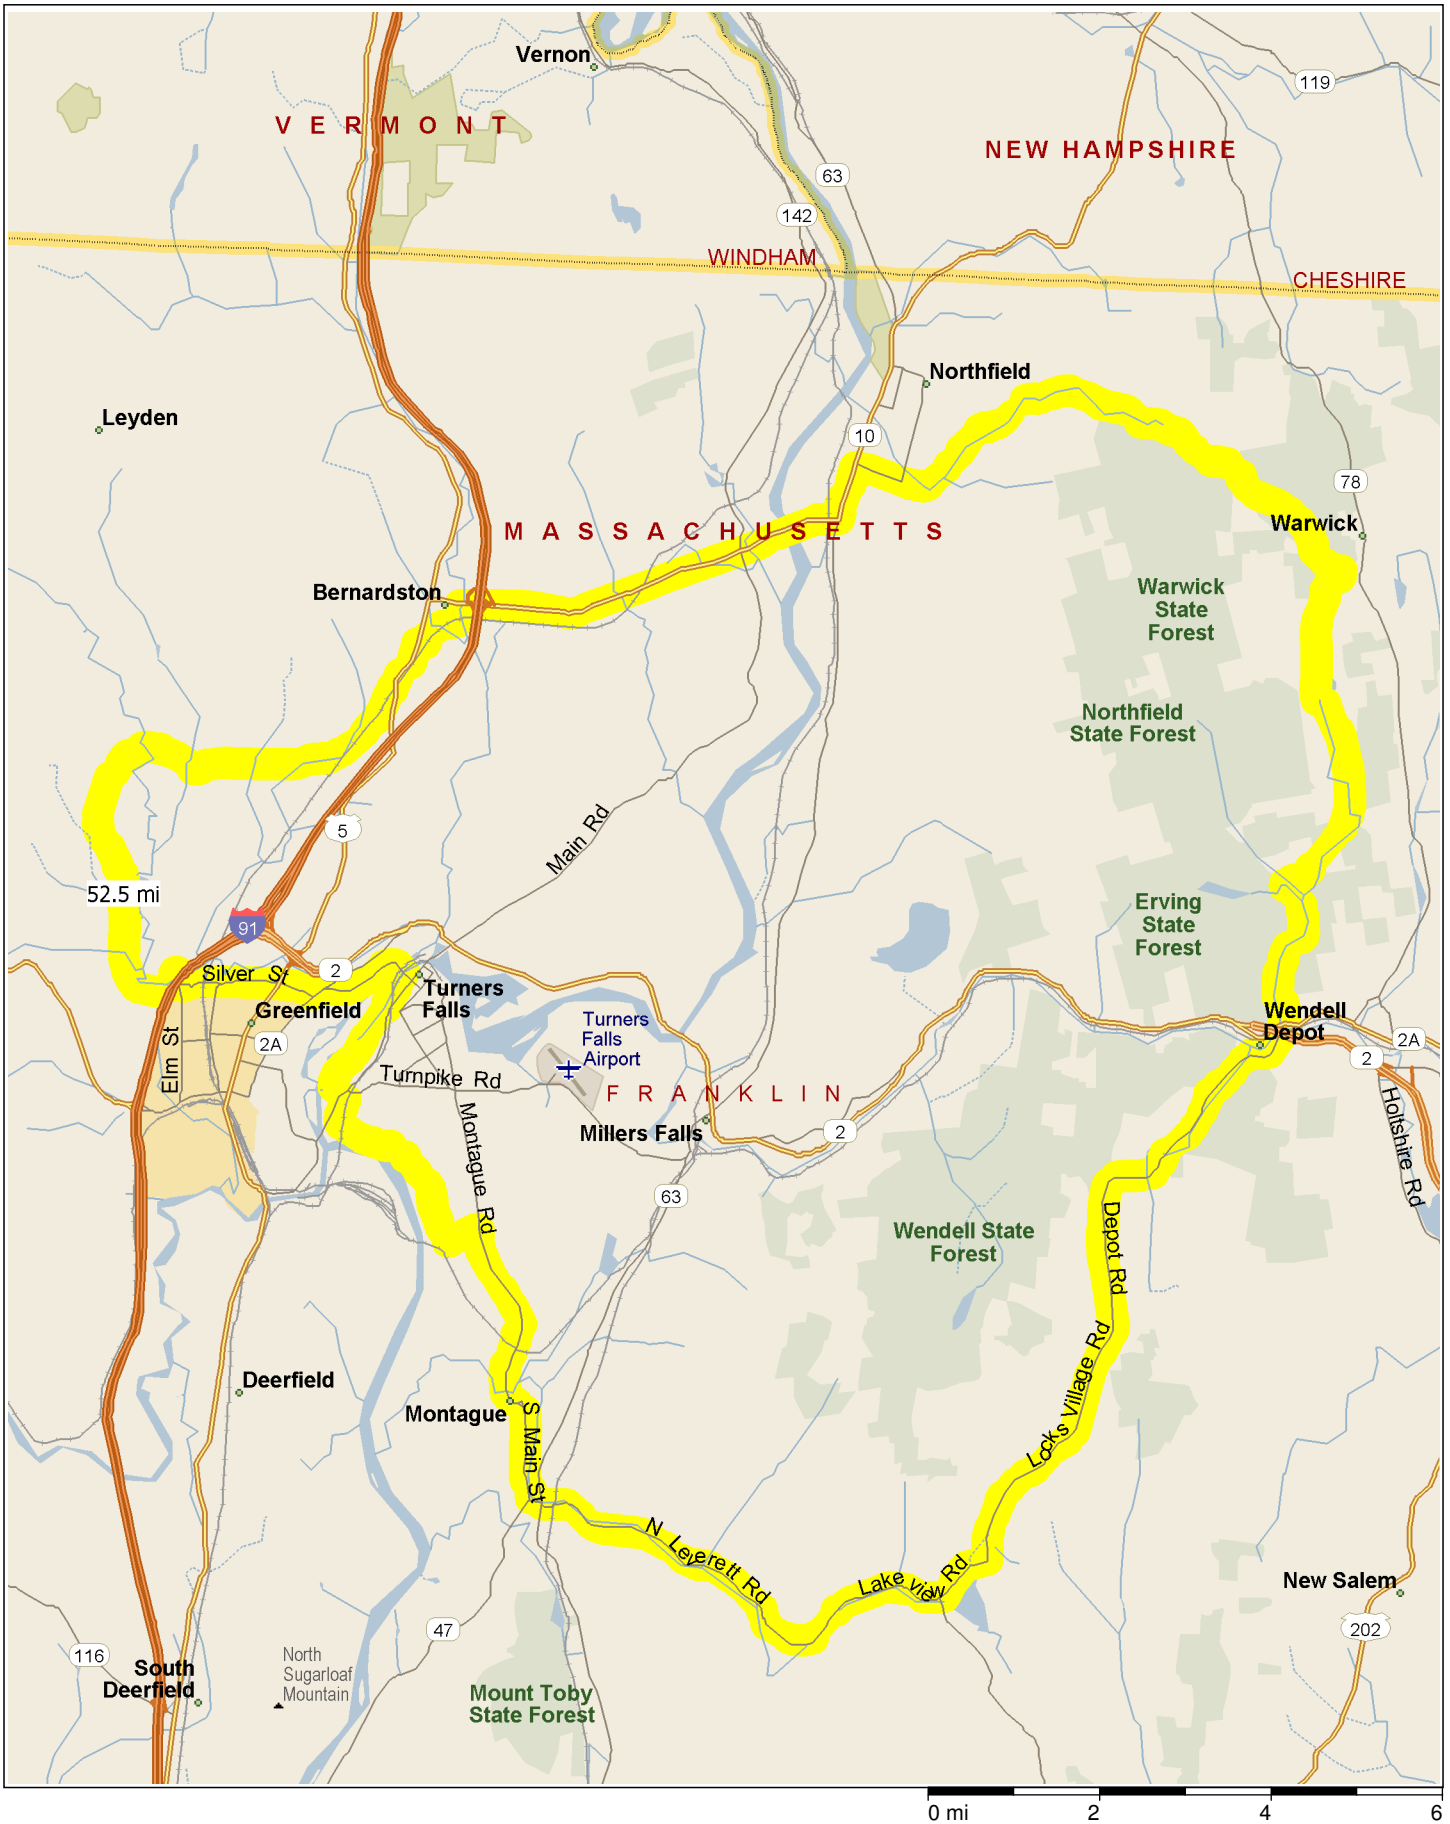

50 mile BFMC Ride

Copyright © 1988-2002 Microsoft Corp. and/or its suppliers. All rights reserved. <http://www.microsoft.com/streets>
© Copyright 2001 by Geographic Data Technology, Inc. All rights reserved. © 2001 Navigation Technologies. All rights reserved. This data includes information taken with permission from Canadian authorities © Her Majesty the Queen in Right of Canada.